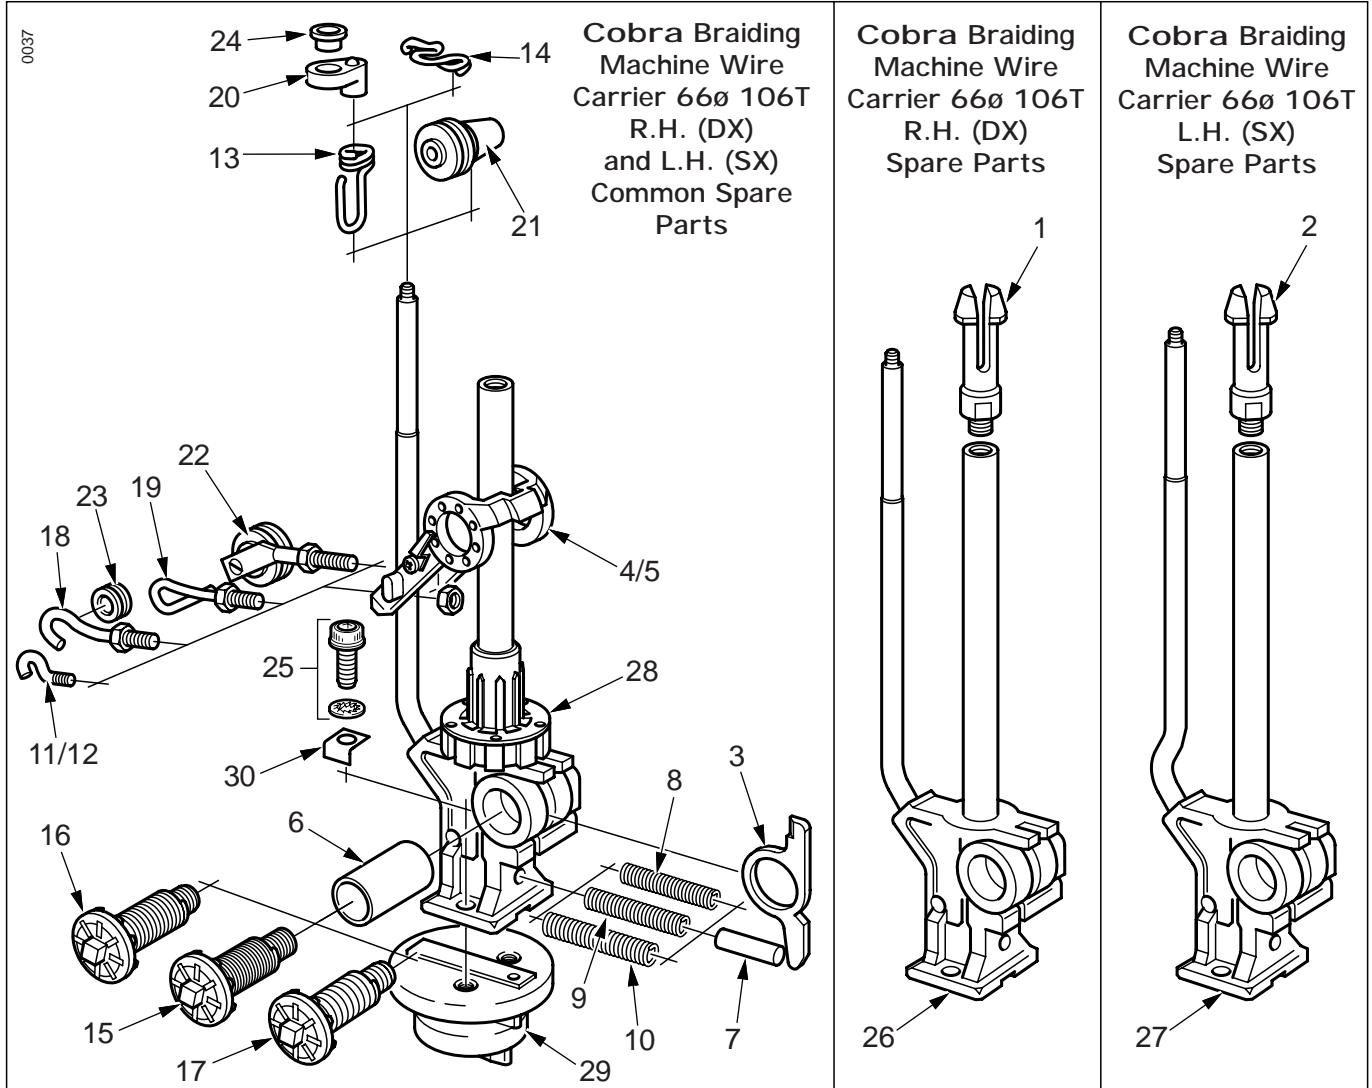

Cobra Wire Carrier For Wardwell Bobbins

Item	Part No.	Description
1	C0031 (Black)	Bobbin Clip
2	C0031 (Orange)	Bobbin Clip
3	C0052	Pawl
4	C0054/01	Arm M3
5	C0054/02	Arm M4
6	C0059	Bush
7	C0060	Plunger
8	C0061/03	Plunger Spring .018 in.
9	C0061/04	Plunger Spring .020in.
10	C0061/05	Plunger Spring .022in.
11	C0062/01	Short Hook
12	C0062/02	Blue Enamel Short Hook
13	C0082	J. Hook
14	C0083	Top Pigtail
15	C0106/03	Torsion Spring Unit Light (Black)
16	C0106/04	Torsion Spring Unit Heavy (Orange)
17	C0106/05	Torsion Spring Unit Extra Heavy (Yellow)
18	C0203/01	Long Hook
19	C0203/02	Enclosed Long Hook
20	C0260	Top Eyelet Holder
21	C0359	Centre Roller Assembly
22	C0360	Lever Roller Assembly
23	DF6	Lever Ceramic Eye Enclosed
24	TAM1580	Top Ceramic Eye (Pink)
25		M6x14Lg. Socket Hd Cap Screw Ø6. + Int. Shakeproof Washer.
26	C0636	Wire Carrier Body R.H. (DX)
27	C1193	Wire Carrier Body L.H. (SX)
28	C/0651	10T Wire Bobbin Ratchet (2 off)
29	C0050	450 Carrier Foot
30	C1139	'L' Clamp