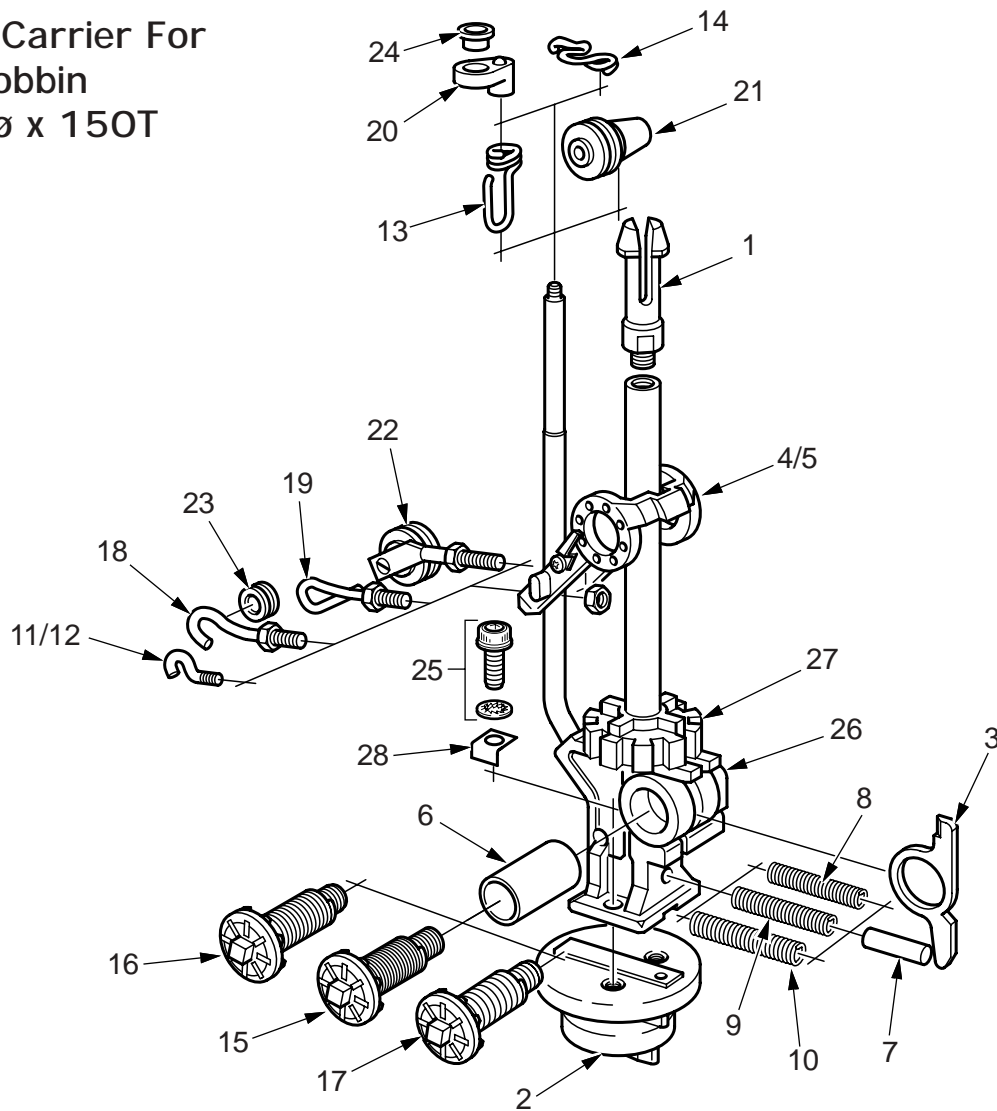

Cobra 450 Carrier For 450 Bobbin Bobbin 65ø x 150T

0027

Item	Part No.	Description
1	C0031	Bobbin Clip
2	C0050	450 Carrier Foot
3	C0052	Pawl
4	C0054/01	Arm M3
5	C0054/02	Arm M4
6	C0059	Bush
7	C0060	Plunger
8	C0061/03	Plunger Spring .018 in.
9	C0061/04	Plunger Spring .020in.
10	C0061/05	Plunger Spring .022in.
11	C0062/01	Short Hook
12	C0062/02	Blue Enamel Short Hook
13	C0082	J. Hook
14	C0083	Top Pigtail
15	C0106/03	Torsion Spring Unit Light (Black)
16	C0106/04	Torsion Spring Unit Heavy (Orange)
17	C0106/05	Torsion Spring Unit Extra Heavy (Yellow)
18	C0203/01	Long Hook
19	C0203/02	Enclosed Long Hook
20	C0260	Top Eyelet Holder
21	C0359	Centre Roller Assembly
22	C0360	Lever Roller Assembly
23	DF6	Lever Ceramic Eye Enclosed
24	TAM1580	Top Ceramic Eye (Pink)
25		M6x14Lg. Socket Hd Cap Screw Ø6. + Plain Washer Ø6. + Int. Shakeproof Washer.
26	C0063	Carrier Body
27	C0355/01	Square Tooth Ratchet
28	C1139	'L' Clamp