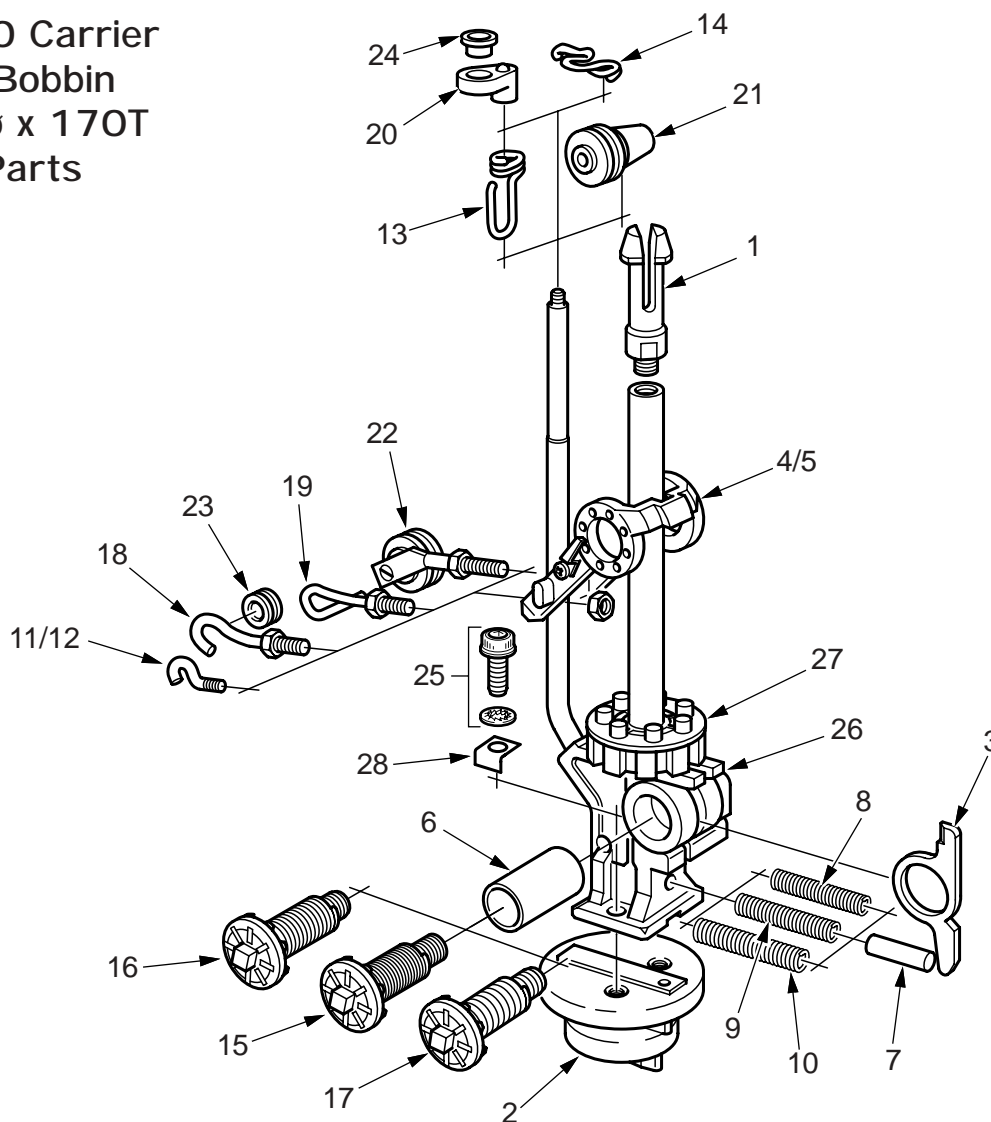

Cobra 540 Carrier For 540 Bobbin Bobbin 67ø x 170T Spare Parts

0035

Item	Part No.	Description
1	C0031	Bobbin Clip
2	C0050	450 Carrier Foot
3	C0052	Pawl
4	C0054/01	Arm M3
5	C0054/02	Arm M4
6	C0059	Bush
7	C0060	Plunger
8	C0061/03	Plunger Spring .018 in.
9	C0061/04	Plunger Spring .020in.
10	C0061/05	Plunger Spring .022in.
11	C0062/01	Short Hook
12	C0062/02	Blue Enamel Short Hook
13	C0082	J. Hook
14	C0083	Top Pigtail
15	C0106/03	Torsion Spring Unit Light (Black)
16	C0106/04	Torsion Spring Unit Heavy (Orange)
17	C0106/05	Torsion Spring Unit Extra Heavy (Yellow)
18	C0203/01	Long Hook
19	C0203/02	Enclosed Long Hook
20	C0260	Top Eyelet Holder
21	C0359	Centre Roller Assembly
22	C0360	Lever Roller Assembly
23	DF6	Lever Ceramic Eye Enclosed
24	TAM1580	Top Ceramic Eye (Pink)
25		M6x14Lg. Socket Hd Cap Screw Ø6. + Int. Shakeproof Washer.
26	C0383	Carrier Body
27	C0355/02	10T Square Tooth Ratchet
28	C1139	'L' Clamp