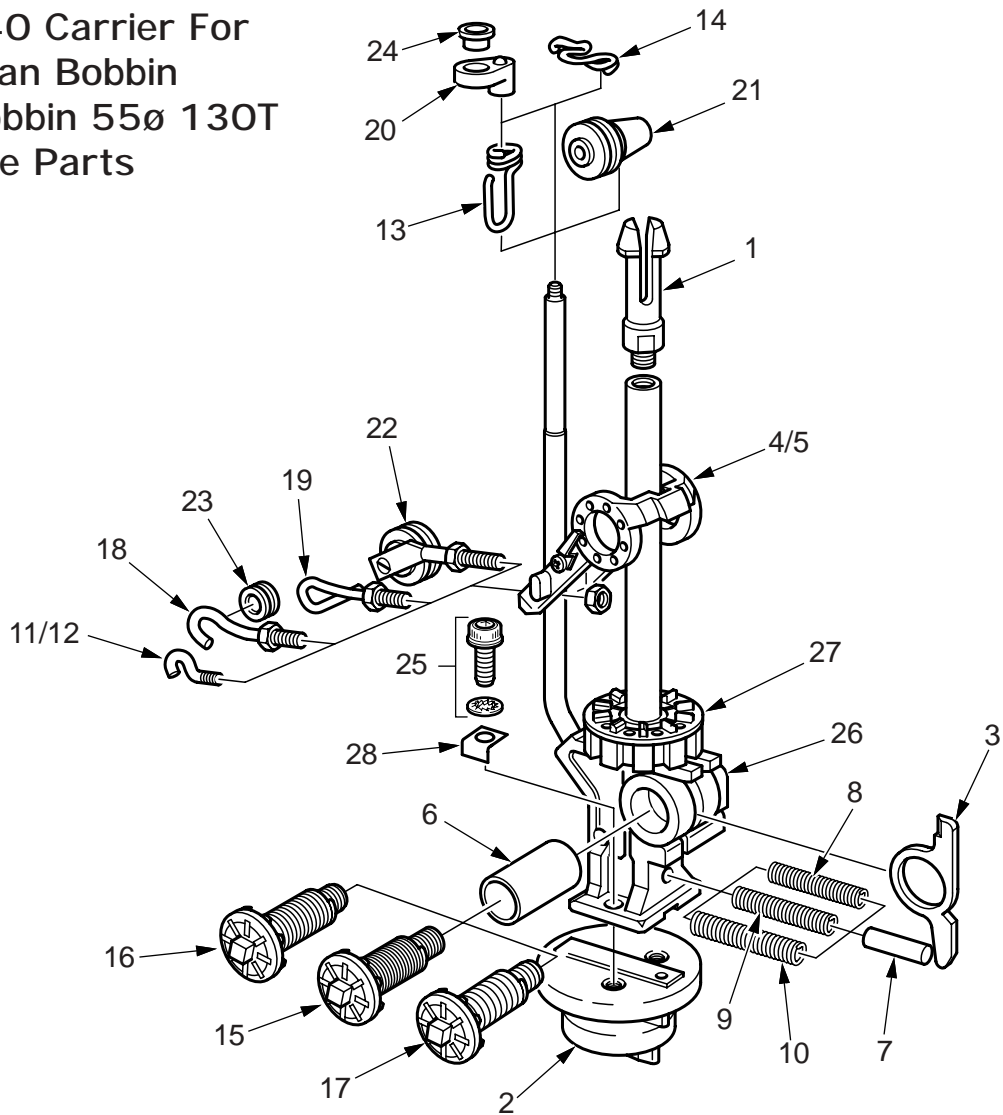

Cobra 540 Carrier For European Bobbin European Bobbin 55ø 130T Spare Parts

0039

Item	Part No.	Description
1	C0031	Bobbin Clip
2	C0050	450 Carrier Foot
3	C0052	Pawl
4	C0054/01	Arm M3
5	C0054/02	Arm M4
6	C0059	Bush
7	C0060	Plunger
8	C0061/03	Plunger Spring .018 in.
9	C0061/04	Plunger Spring .020in.
10	C0061/05	Plunger Spring .022in.
11	C0062/01	Short Hook
12	C0062/02	Blue Enamel Short Hook
13	C0082	J. Hook
14	C0083	Top Pigtail
15	C0106/03	Torsion Spring Unit Light (Black)
16	C0106/04	Torsion Spring Unit Heavy (Orange)
17	C0106/05	Torsion Spring Unit Extra Heavy (Yellow)
18	C0203/01	Long Hook
19	C0203/02	Enclosed Long Hook
20	C0260	Top Eyelet Holder
21	C0359	Centre Roller Assembly
22	C0360	Lever Roller Assembly
23	DF6	Lever Ceramic Eye Enclosed
24	TAM1580	Top Ceramic Eye (Pink)
25		M6x14Lg. Socket Hd Cap Screw Ø6. + Int. Shakeproof Washer.
26	C0931	Carrier Body
27	C0879	10 T Ratchet (For 11T European Bobbin)
28	C1139	'L' Clamp