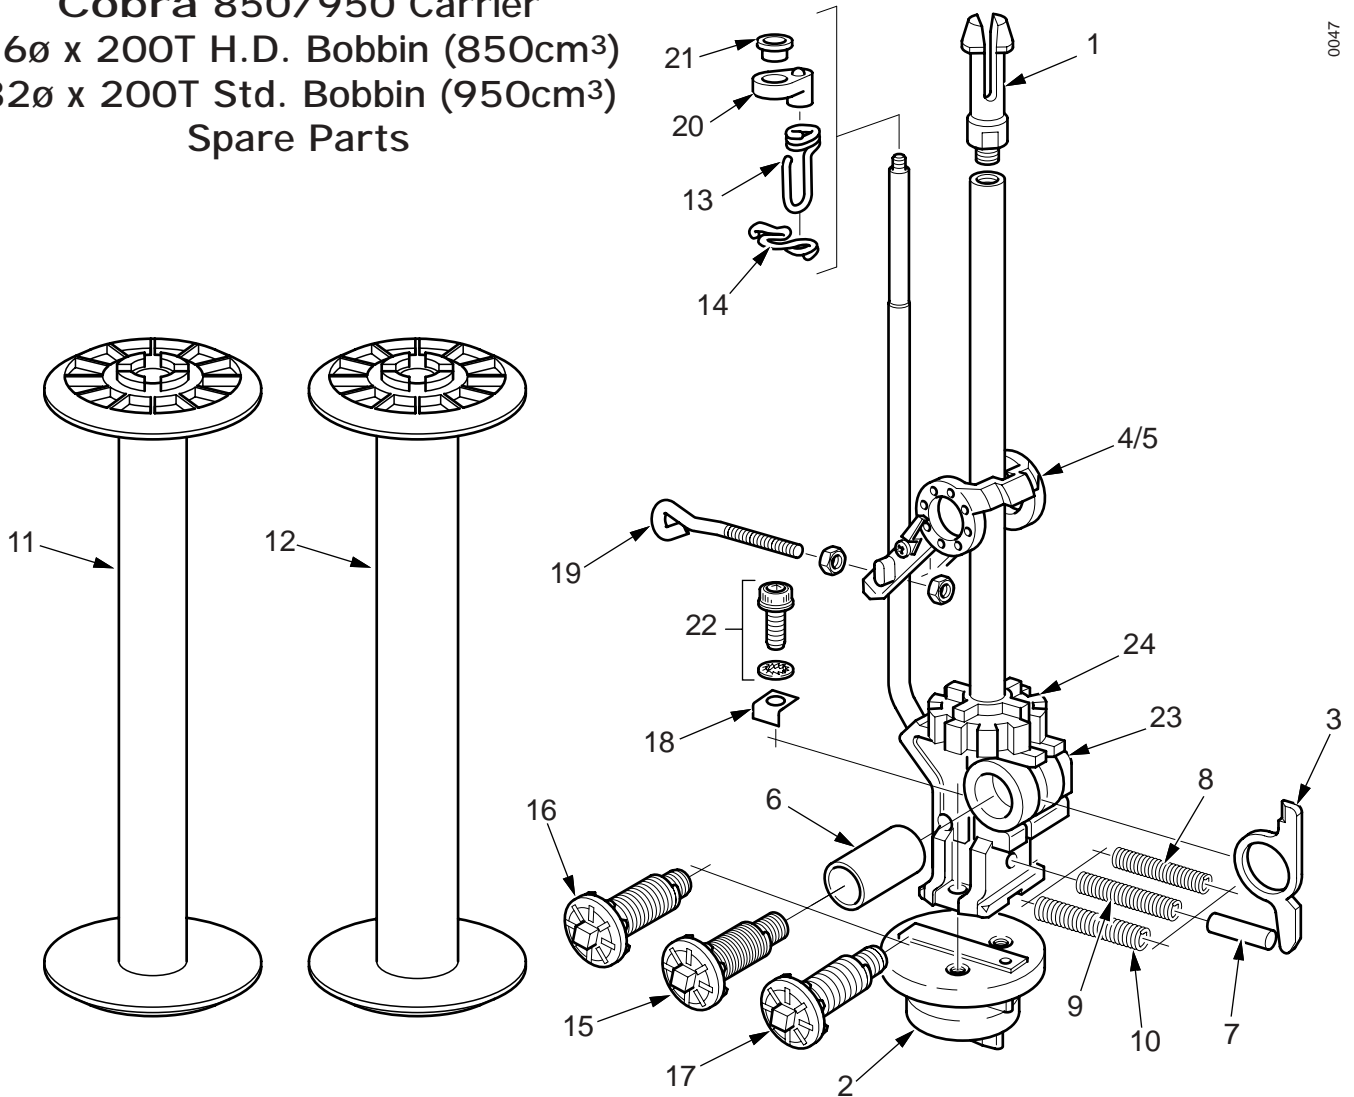

Cobra 850/950 Carrier
76ø x 200T H.D. Bobbin (850cm³)
82ø x 200T Std. Bobbin (950cm³)
Spare Parts

0047

Item	Part No.	Description
1	C0031	Bobbin Clip
2	C1217	850 Carrier Foot
3	C0052	Pawl
4	C0054/01	Arm M3
5	C0054/02	Arm M4
6	C0059	Bush
7	C0060	Plunger
8	C0061/03	Plunger Spring .018 in.
9	C0061/04	Plunger Spring .020in.
10	C0061/05	Plunger Spring .022in.
11		Bobbin 76ø x 200T H.D. Bobbin (850cm ³)
12		Bobbin 82ø x 200T Std. Bobbin (950cm ³)
13	C0082	J. Hook
14	C0083	Top Pigtail
15	C0106/03	Torsion Spring Unit Light (Black)
16	C0106/04	Torsion Spring Unit Heavy (Orange)
17	C0106/05	Torsion Spring Unit Extra Heavy (Yellow)
18	C1139	'L' Clamp
19	C1165	Enclosed Long Hook
20	C0260	Top Eyelet Holder
21	TAM1580	Top Ceramic Eye (Pink)
22		M6x14Lg. Socket Hd Cap Screw Ø6. + Int. Shakeproof Washer.
23	C1195	Carrier Body
24	C0355/01	Square Tooth Ratchet